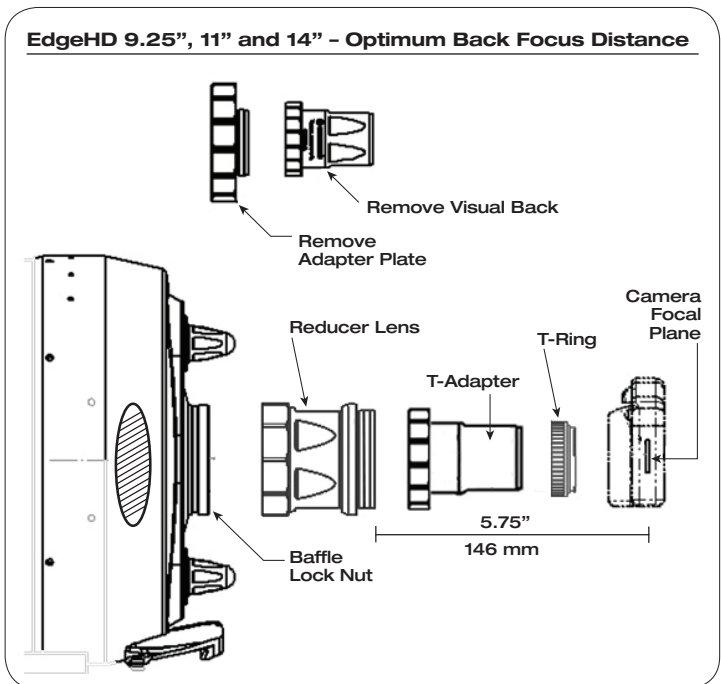

For best performance, it is highly recommended that you position your camera as close to the recommended optimal spacing as possible. It is best to maintain optimal spacing to within 1-3 mm depending on the size of your imaging sensor. As your imaging chip gets larger (farther off-axis), maintaining optimal spacing become more critical. Being inside of focus (too short) tends to affect the outermost edge of the field of view when using a relatively large sensor (17 mm or greater). Being outside of focus (too long) tends to produce elongated star images towards the edge and could run the risk of

running out of focus travel on your EdgeHD optical tube. In general it is better to be slightly inside of focus than outside of focus.

Figure 1 - Optimum Spacing for EdgeHD 9.25/11/14

Warranty: Two year limited warranty.